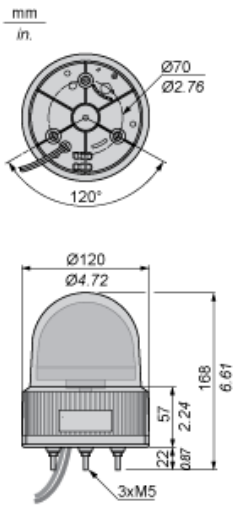

Main

| | |
|---------------------------|---------------------------------|
| Range of product | Harmony XVR |
| Product or component type | Prewired rotating mirror beacon |
| Sound signalling | Without |
| Device short name | XVR |
| Mounting diameter | 120 mm |
| IP degree of protection | IP23 conforming to IEC 60529 |
| [Us] rated supply voltage | 24 V AC/DC |
| Light source | High luminosity LED, red |

Complementary

| | |
|--|---|
| Material | ABS (acrylonitrile butadiene-styrene): body part AS: globe |
| CAD overall width | 120 mm |
| CAD overall depth | 120 mm |
| Net weight | 0.5 kg |
| Marking | CE |
| Product mounting | By 3 M5 screws |
| Supply voltage limits | 19...30 V DC 21.6...26.4 V AC |
| [Uimp] rated impulse withstand voltage | 0.8 kV |
| Current consumption | 125 mA |
| Flashing frequency | 2.3 Hz |
| Clamping connection capacity | 0.83 mm ² |
| AWG gauge | AWG 18 |
| Cable length | 400 mm |

Packing Units

| | |
|------------------|----------|
| Package 1 Weight | 0.612 kg |
| Package 1 Height | 1.950 dm |
| Package 1 width | 1.380 dm |
| Package 1 Length | 1.400 dm |

Offer Sustainability

| | |
|----------------------------|--|
| Sustainable offer status | Green Premium product |
| REACH Regulation | REACH Declaration |
| EU RoHS Directive | Pro-active compliance (Product out of EU RoHS legal scope) EU RoHS Declaration |
| Toxic heavy metal free | Yes |
| Mercury free | Yes |
| RoHS exemption information | Yes |
| China RoHS Regulation | China RoHS Declaration |
| Environmental Disclosure | Product Environmental Profile |
| Circularity Profile | End Of Life Information |

Contractual warranty

| | |
|----------|-----------|
| Warranty | 18 months |
|----------|-----------|

Rotating Mirror Beacon

Dimensions

Rotating Mirror Beacon

Panel Cut-out