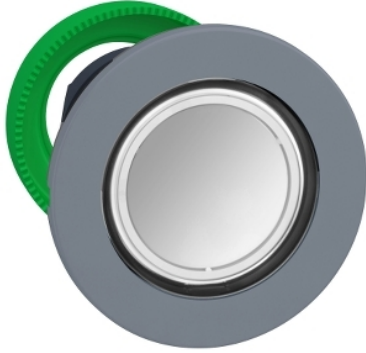

# ZB5FWCUST04

## FLUSH MOUNTED WHITE FLUSH CAPS ILLUM PUS

### Main

Range of product	Harmony XB5
Product or component type	Head for illuminated push-button
Device short name	ZB5
Mounting diameter	22 mm